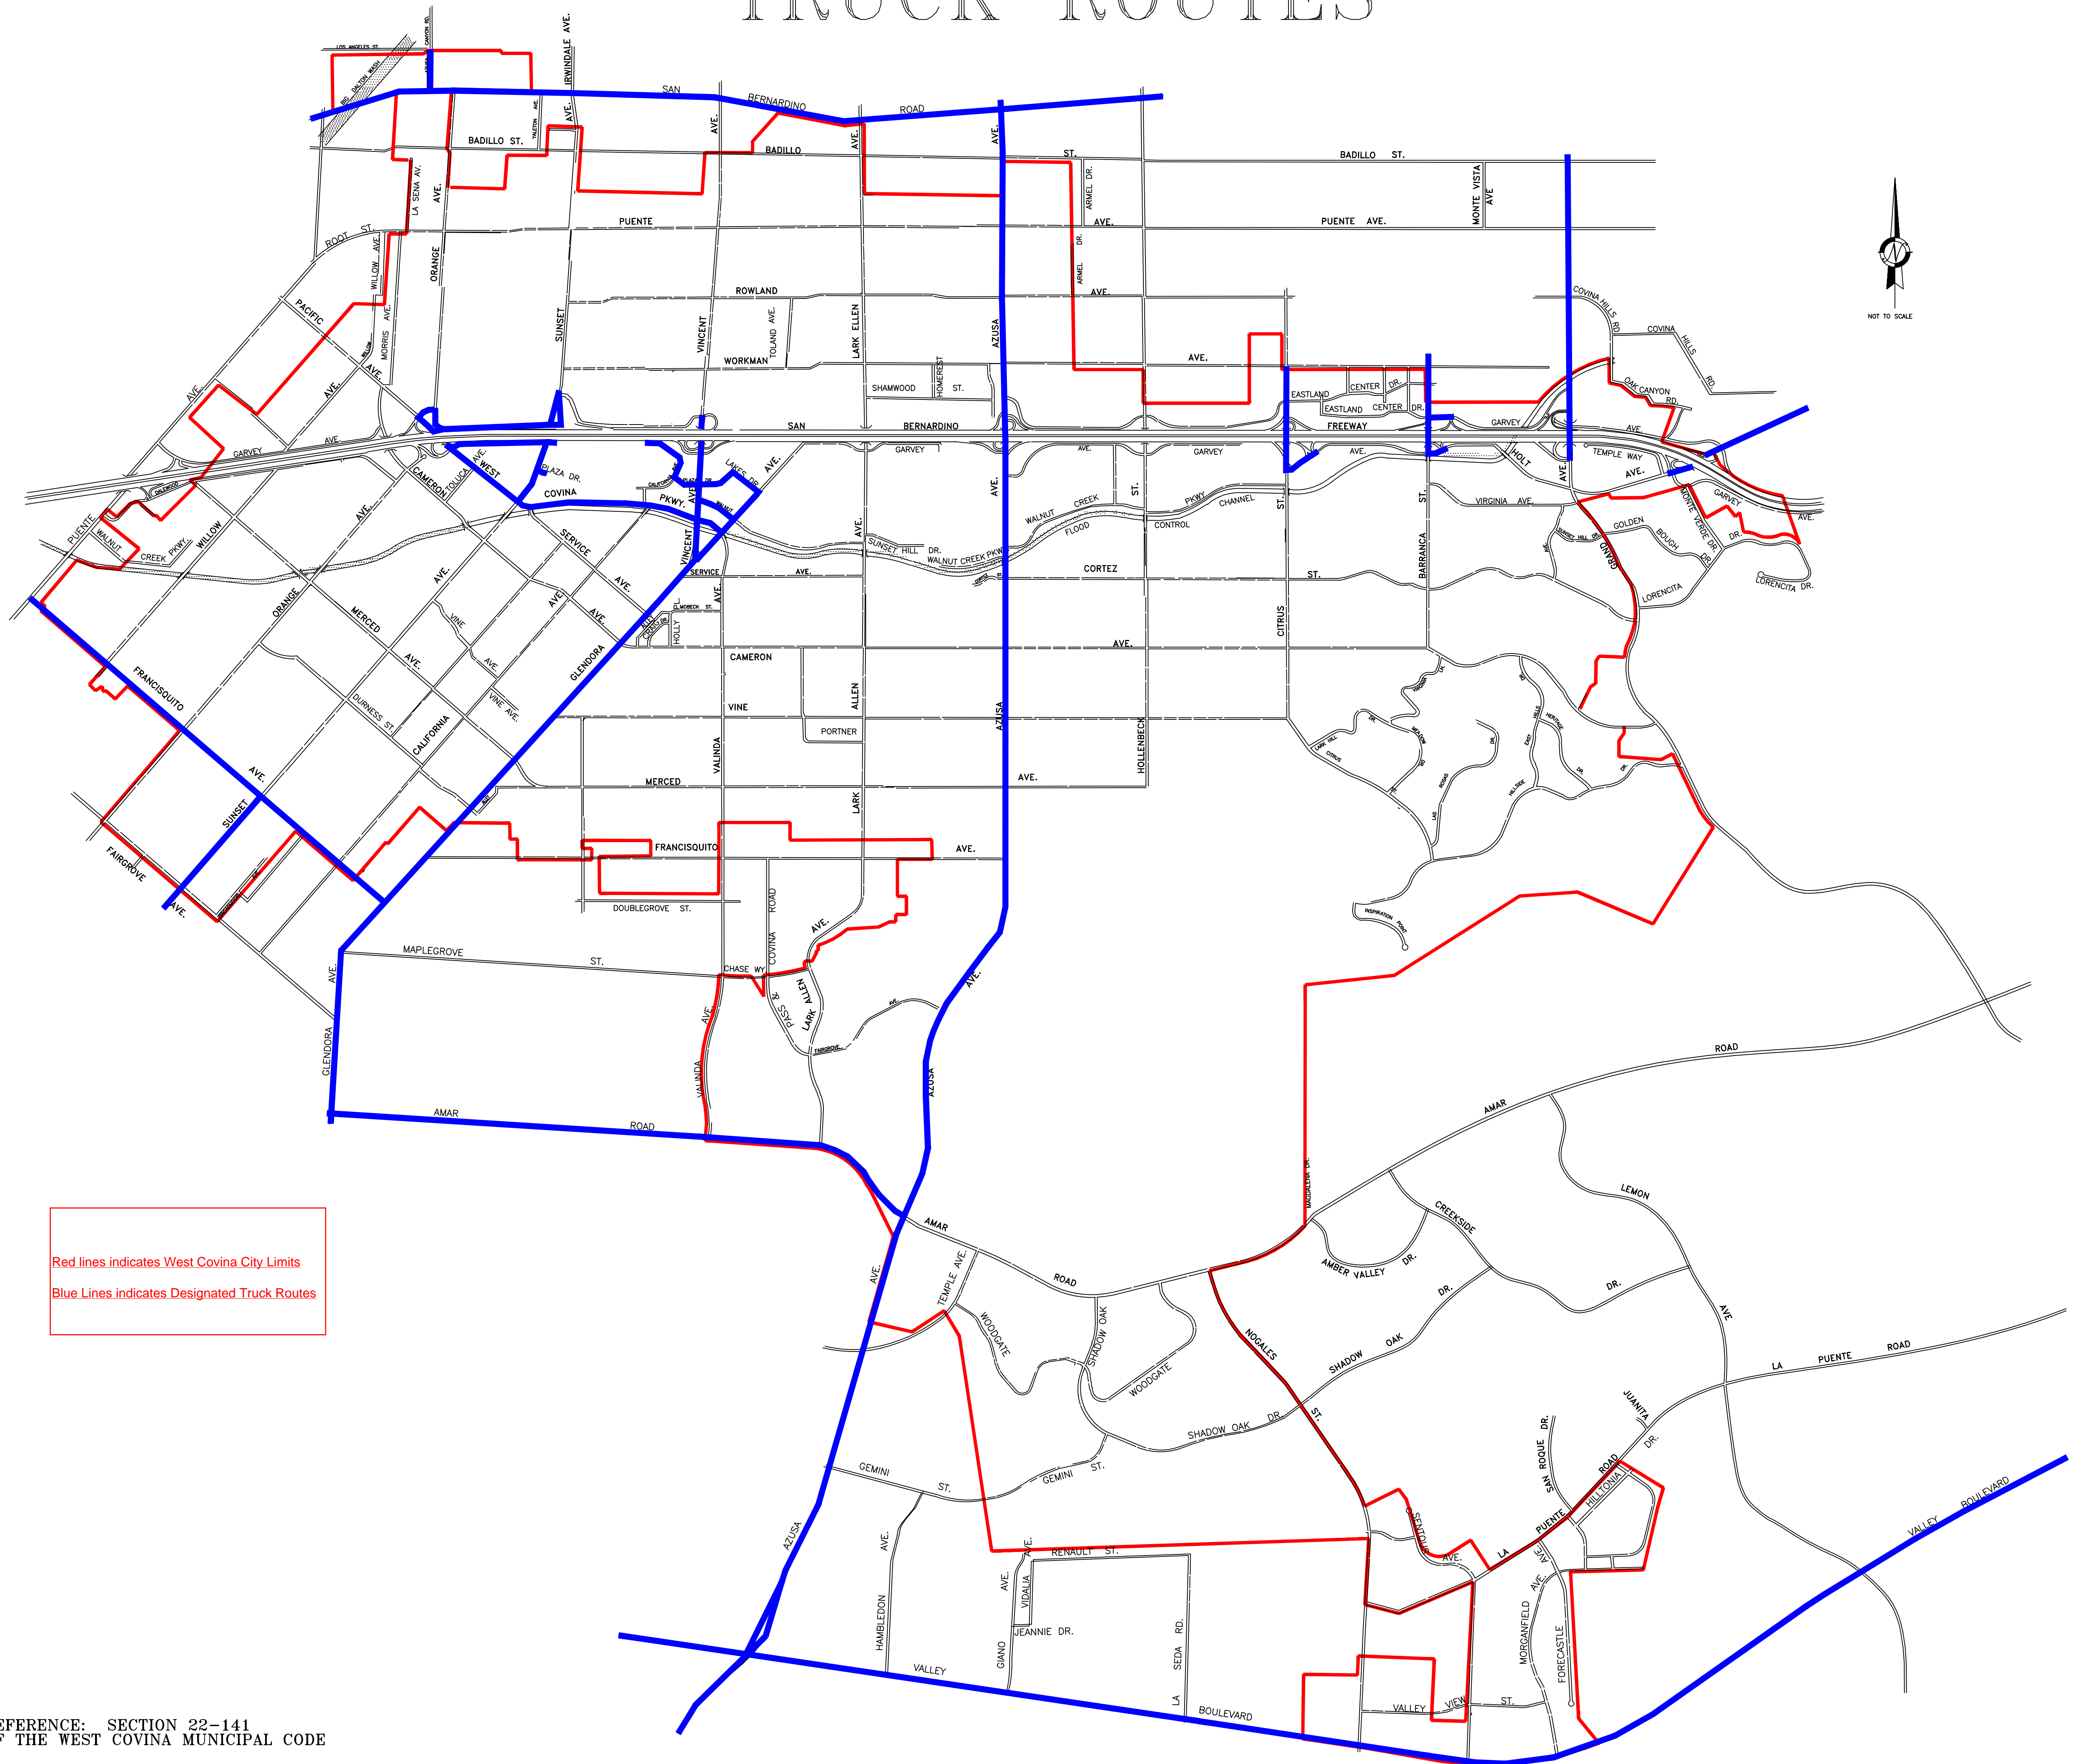

CITY OF WEST COVINA TRUCK ROUTES

Red lines indicates West Covina City Limits
Blue Lines indicates Designated Truck Routes

REFERENCE: SECTION 22-141
OF THE WEST COVINA MUNICIPAL CODE

LAST REVISION EFFECTIVE: MAY 19, 2000